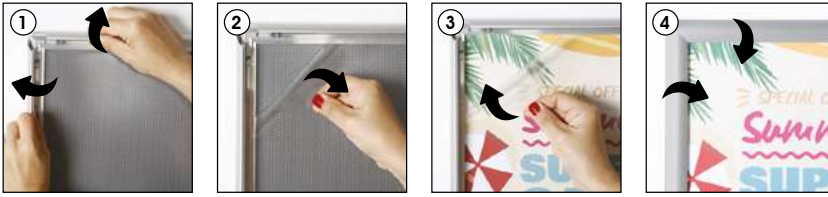

INSTALLATION INSTRUCTIONS

Snap Frame 32 mm / 1001846

Screw & anchor mounting