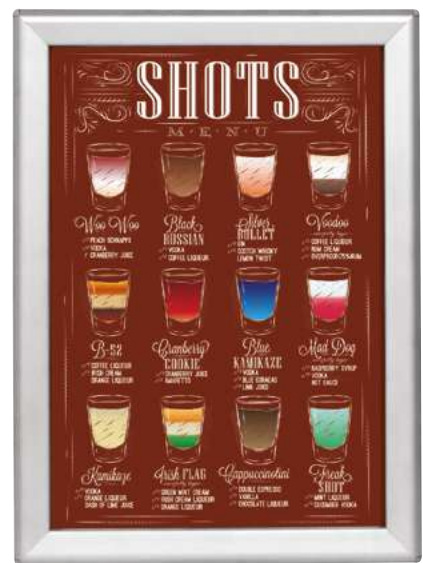

Silver Anodised, safe corner