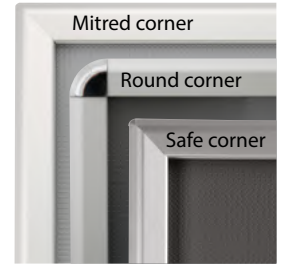

CORNER TYPES